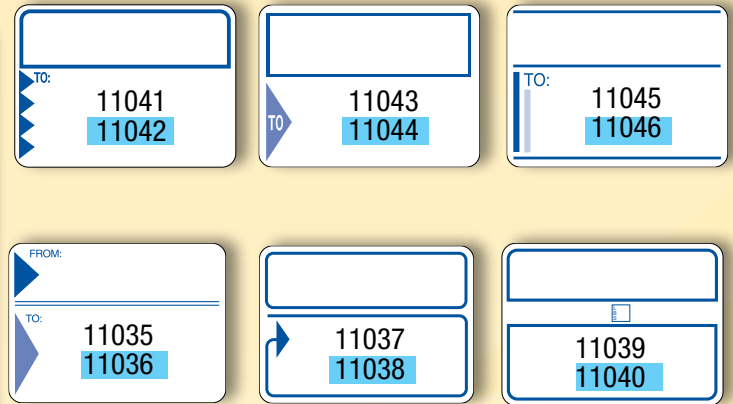

Not all items pictured above. Please see item listing below for all available sizes.

**Pinfeed, or Computer Labels** are most commonly used with dot matrix printers that require small holes along the side of the label used for feeding the labels through the printer. The standard finished form is a fan-folded stack unless otherwise requested.

**Price per 1000 for one standard color:**

Item	Size	500	1,000	2,000	3,000	5,000	10,000	15,000	25,000	50,000	100,000
11047	2.5" X 1.4375"	\$100.54	\$125.66	\$70.00	\$66.80	\$47.74	\$42.96	\$35.18	\$28.90	\$21.36	\$15.08
11048	3.5" X 1.4375"	\$118.34	\$147.92	\$82.72	\$77.94	\$57.28	\$50.92	\$36.44	\$30.14	\$22.62	\$16.34
11051	3.5" X 1.9375"	\$86.58	\$108.22	\$85.08	\$73.48	\$62.24	\$51.00	\$38.96	\$31.42	\$23.88	\$17.60
11049	4" X 1.4375"	\$141.24	\$176.54	\$100.20	\$93.84	\$76.34	\$63.62	\$37.68	\$31.42	\$23.88	\$17.60
11052	4" X 1.9375"	\$98.10	\$122.62	\$91.12	\$85.04	\$65.10	\$51.86	\$40.20	\$31.42	\$26.40	\$21.36
11053	4" X 2.4375"	\$153.98	\$192.46	\$114.52	\$109.76	\$82.74	\$70.00	\$46.48	\$37.68	\$32.66	\$27.64
11054	4" X 2.9375"	\$55.52	\$69.42	\$60.74	\$54.98	\$49.18	\$41.96	\$32.62	\$27.28	\$22.06	\$17.30
11050	5" X 1.4375"	\$141.24	\$176.54	\$100.20	\$93.84	\$76.34	\$63.62	\$41.46	\$33.92	\$26.40	\$18.86
11055	5" X 2.9375"	\$120.08	\$150.10	\$117.14	\$107.00	\$91.12	\$70.88	\$59.04	\$54.02	\$45.22	\$40.20
11057	5" X 3.9375"	\$67.10	\$83.88	\$75.18	\$69.42	\$57.84	\$50.64	\$39.34	\$32.92	\$26.64	\$20.88
11058	5.5" X 3.9375"	\$269.74	\$337.18	\$190.86	\$181.32	\$144.72	\$136.80	\$75.36	\$69.08	\$60.28	\$55.26
11056	6" X 2.9375"	\$124.58	\$155.72	\$148.64	\$131.88	\$109.28	\$77.86	\$62.80	\$57.78	\$49.00	\$43.98
11059	6" X 3.9375"	\$150.70	\$188.38	\$178.96	\$160.76	\$131.88	\$95.46	\$82.90	\$75.36	\$66.58	\$59.04

**FROM:**

---

**TO:**

All pre-printed address labels are 4" X 2.9375".

They come in the six pre-printed formats shown to the right.